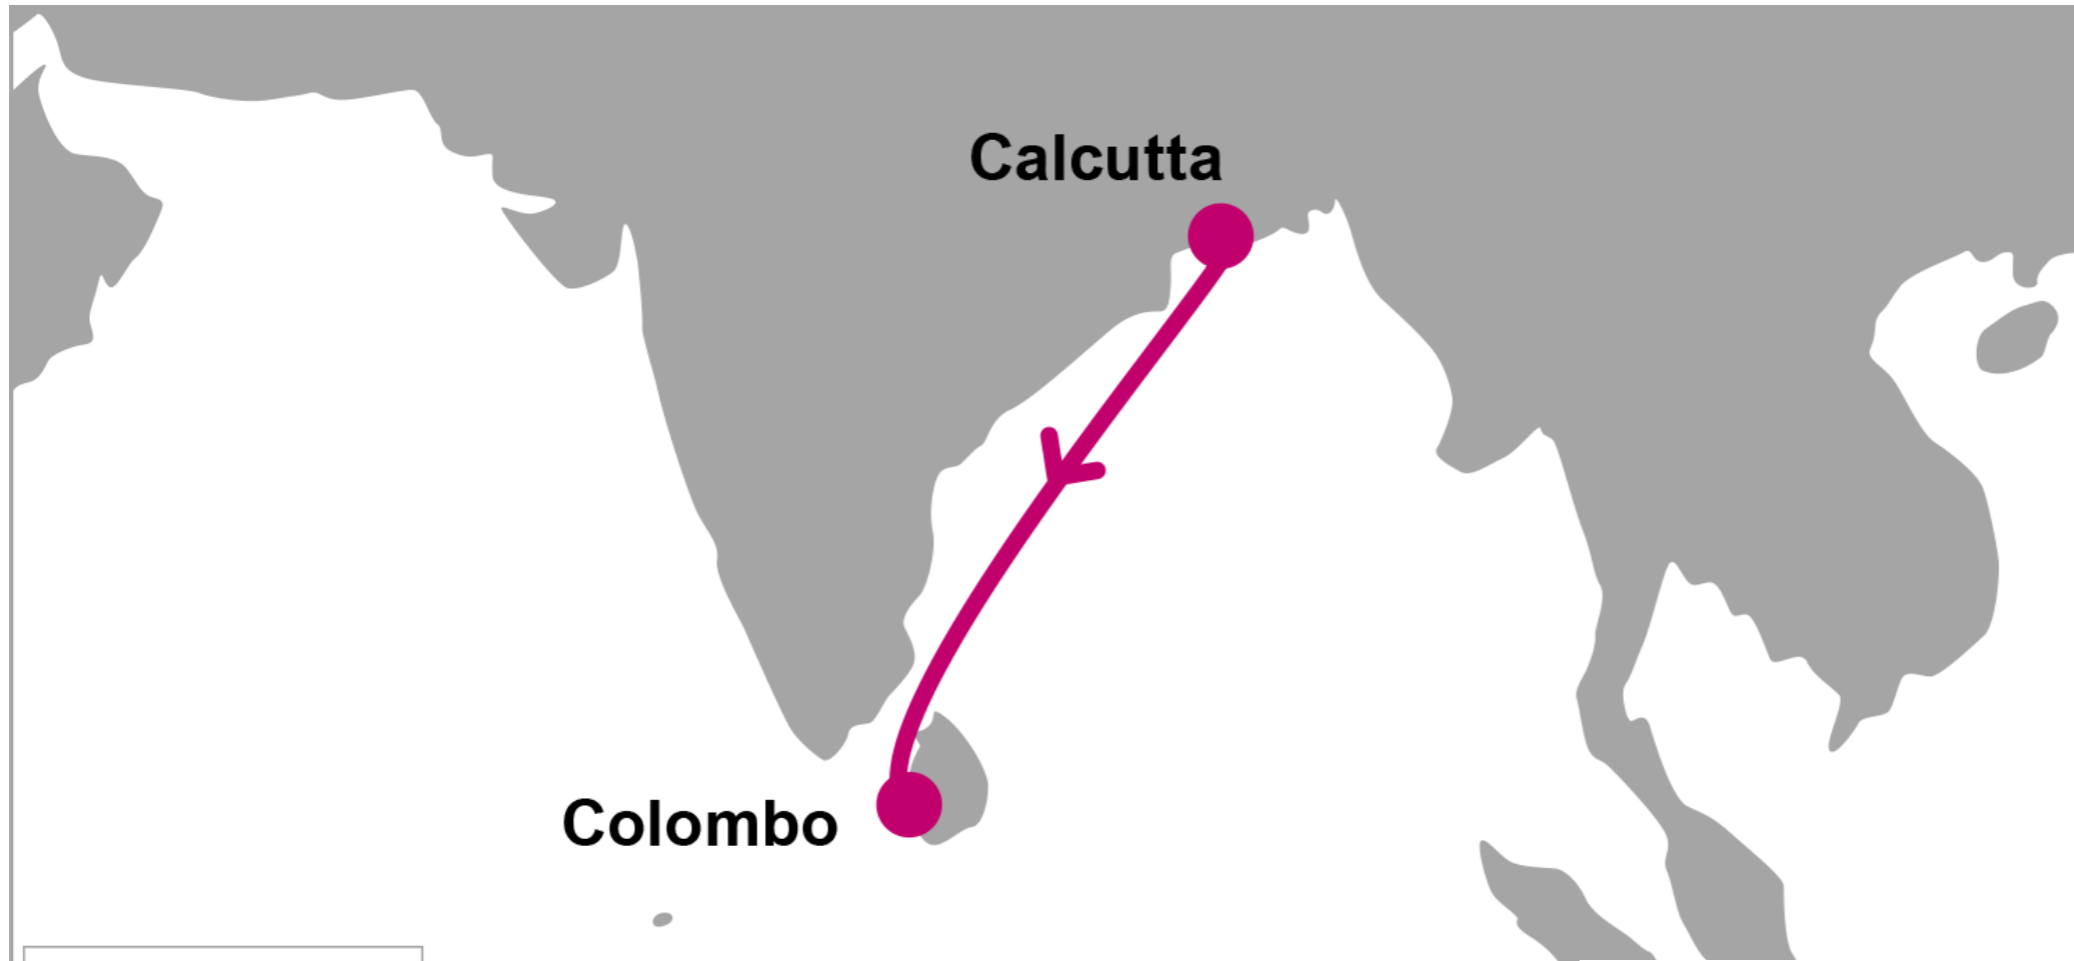

For more information, please click [here](#)

SOUTHBOUND →

PORT ROTATION

(Terminals are subject to change)

S/B	CMB
CCU	9

ORIGIN	ETA/ETD	TERMINAL
Calcutta	SAT/SUN	Kolkata Port Trust
Colombo	TUE/WED	South Asia Gateway Terminal (SAGT)
Turnaround days:	9	

KEY TRANSIT TABLE - UNLOCODE PORT NAME & COUNTRY NAME

CCU: Calcutta, India | **CMB:** Colombo, Sri Lanka

NOTE: Transit times and port rotation are as of now and subject to change