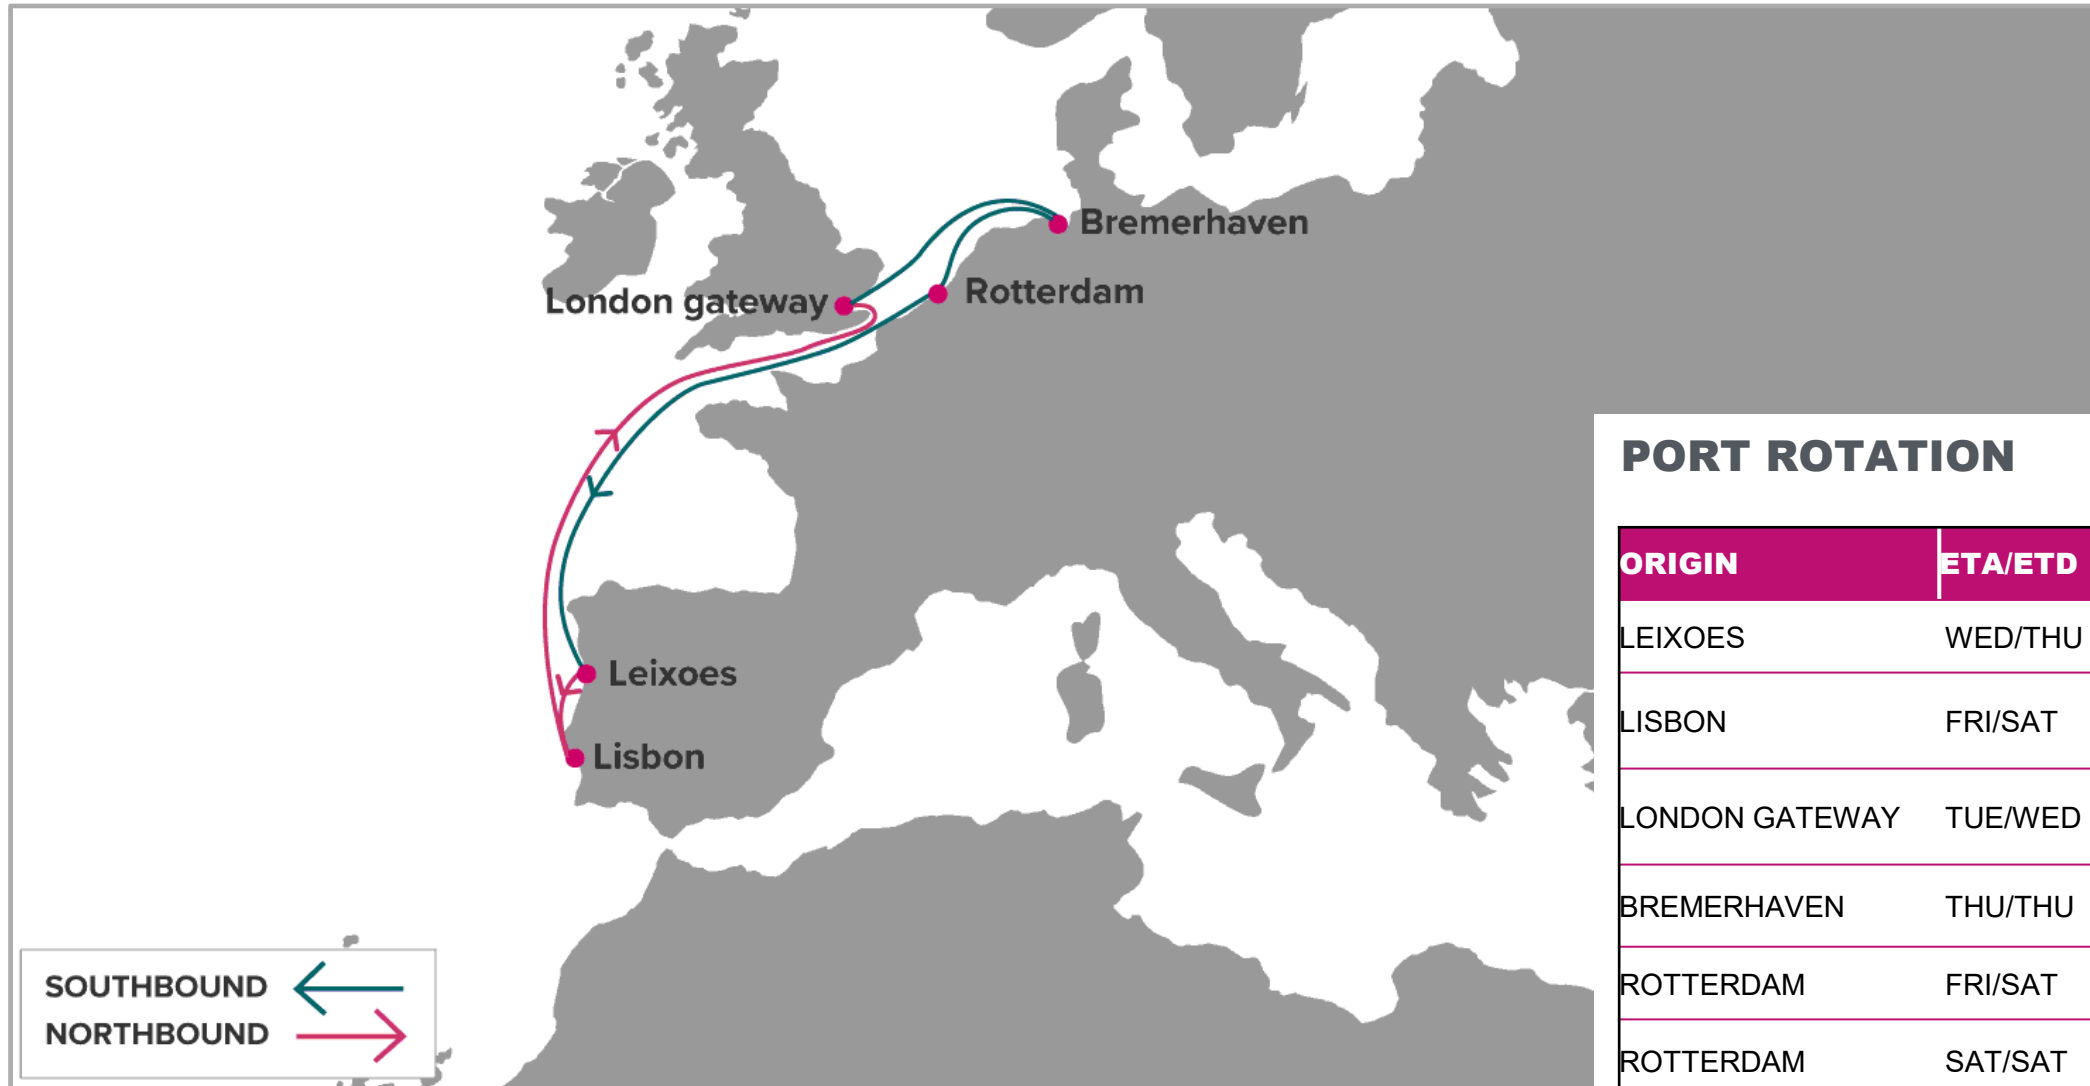

For more information, please click [here](#)

PORT ROTATION

(Terminals are subject to change)

ORIGIN	ETA/ETD	TERMINAL
LEIXOES	WED/THU	YILPORT LEIXOES
LISBON	FRI/SAT	LISCONT - OPERADORES DE CONTS SA
LONDON GATEWAY	TUE/WED	DP WORLD LONDON GATEWAY
BREMERHAVEN	THU/THU	EUROGATE CONTAINER TEMRINAL BREMERHAVEN
ROTTERDAM	FRI/SAT	ECT DELTA TERMINAL
ROTTERDAM	SAT/SAT	RWG (ROTTERDAM WORLD GATEWAY)
LEIXOES	WED/THU	YILPORT LEIXOES
Turnaround days: 14		

N/B	LGP	BRV	RTM	RTM	S/B	LEI	LIS
LEI	5	7	8	9	LGP	7	9
LIS	3	5	6	7	BRV	6	8
					RTM	4	6
					RTM	4	6

KEY TRANSIT TABLE - UNLOCODE PORT NAME & COUNTRY NAME

RTM: Rotterdam, Netherlands | **LEI:** Leixoes, Portugal | **LIS:** Lisbon, Portugal | **LGP:** London Gateway, United Kingdom | **BRV:** Bremerhaven, Germany

NOTE: Transit times and port rotation are as of now and subject to change