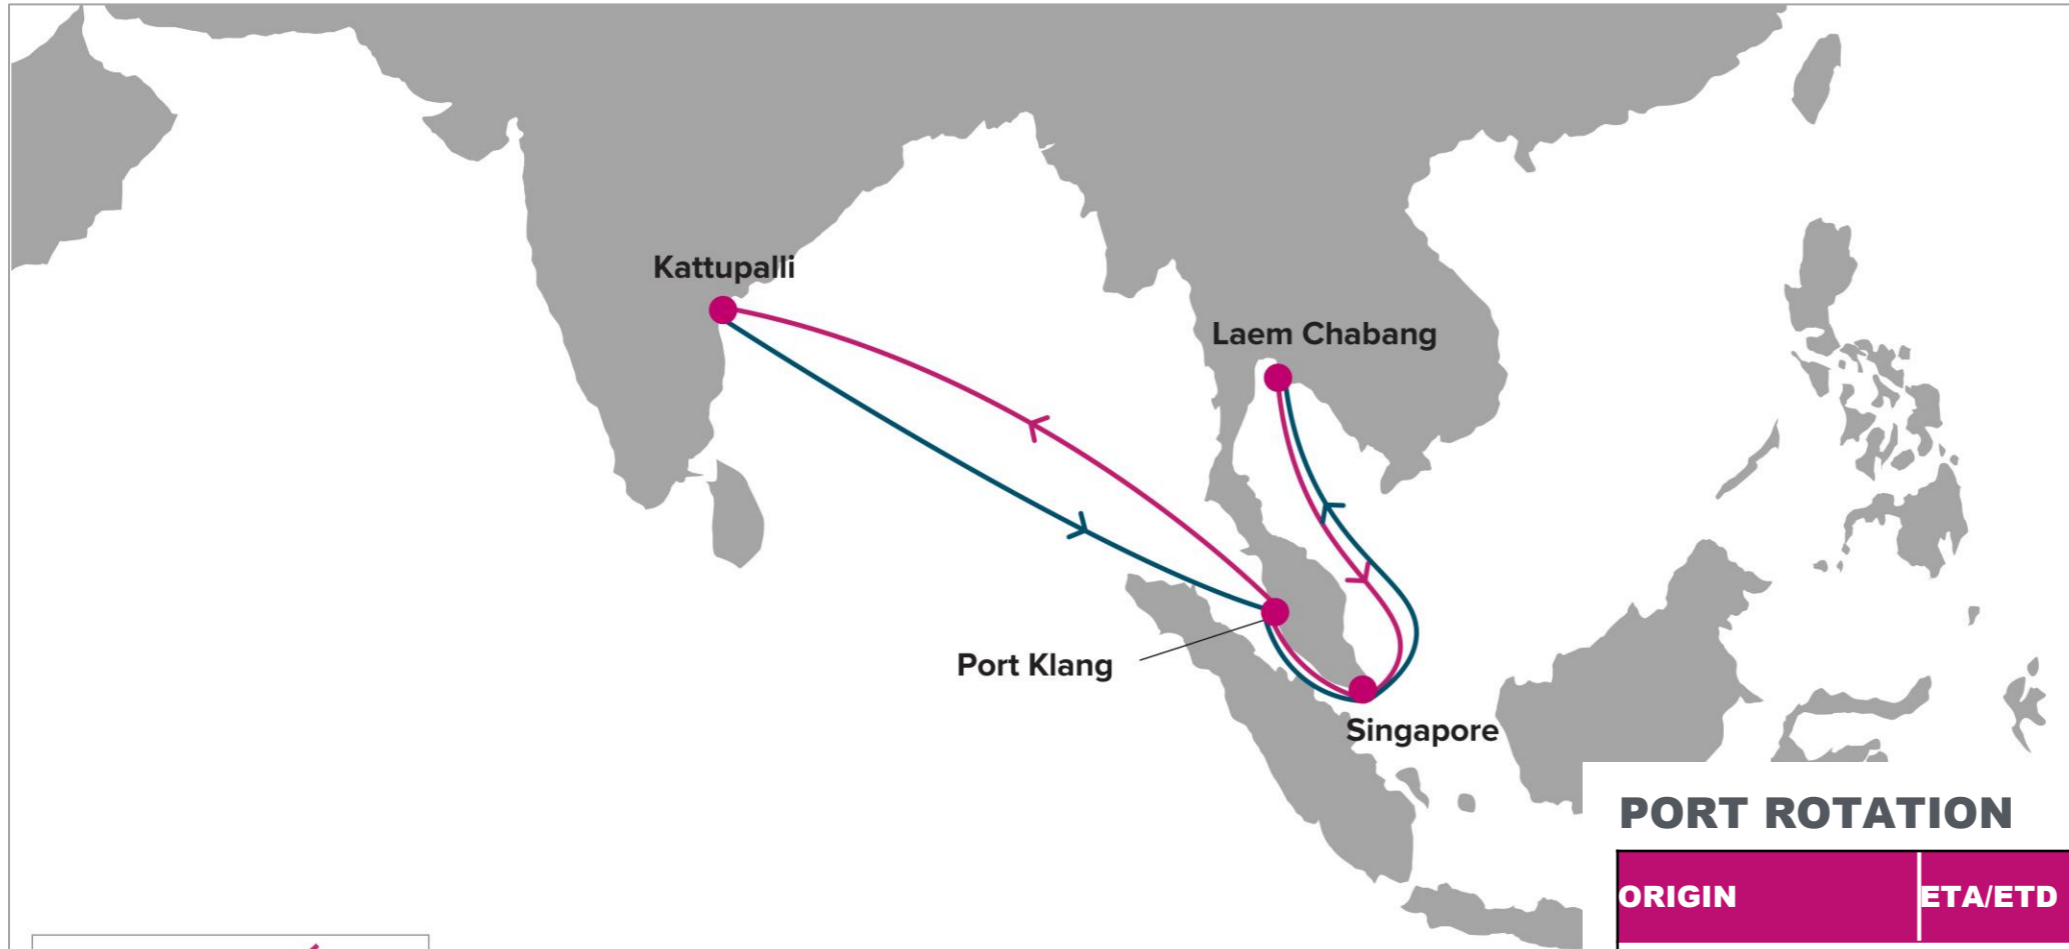

For more information, please click [here](#)

PORT ROTATION

(Terminals are subject to change)

ORIGIN	ETA/ETD	TERMINAL
Laem Chabang	TUE/THU	Hutchison Laem Chabang TML D1-3 (2840)
Singapore	SAT/SUN	PSA Corporation Limited
Port Klang	MON/MON	Westports
Kattupalli	SAT/SUN	Kattupalli International Container
Port Klang	THU/FRI	Westports
Turnaround days: 21		

W/B	SIN	PKG	KTP	E/B	PKG	SIN	LCH
LCH	2	4	9	KTP	4	6	9
SIN		1	6	PKG		1	4
PKG			5	SIN			2

KEY TRANSIT TABLE - UNLOCODE PORT NAME & COUNTRY NAME

LCH: Laem Chabang, Thailand | **SIN:** Singapore, Singapore | **PKG:** Port Klang, Malaysia | **KTP:** Kattupalli, India

NOTE: Transit times and port rotation are as of now and subject to change